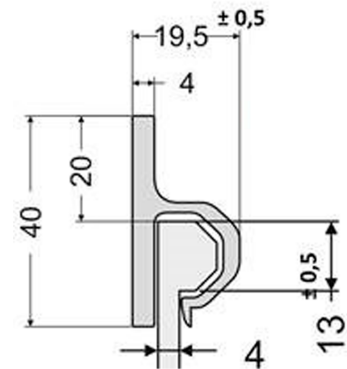

Rubber

Mudflap 420x350x4, White

Product code: 150365

Description

Stand out in traffic: Mudflap in style with your own logo/image/text!

Impressive images and prints are also available in full colors.

The same logo/image can be displayed several times in a row. No design-protected logos/text characters are produced. When ordering several ones, every piece can be different.

Delivery time 7 working days from proof accepted by the customer.

More info about sending the logo from our sales team.

Weight: 1.01 kg

Additional images