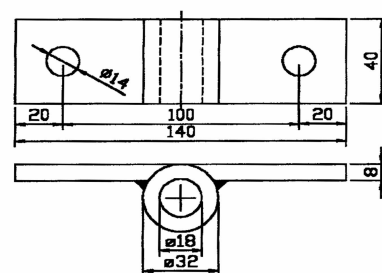

## Frame brackets

**Lower/upper bracket**

Product code: 17517031

**Weight:** 0.43 kg