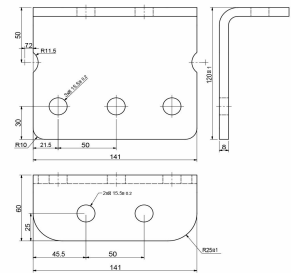

Frame brackets

Lower bracket

Product code: 17517138

Weight: 0.95 kg