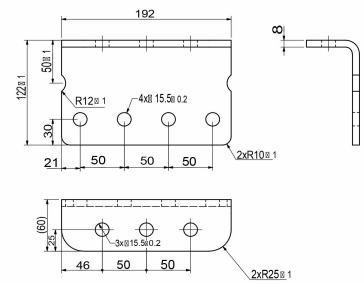

Frame brackets
Lower bracket

Product code: 17517122

Weight: 1.23 kg