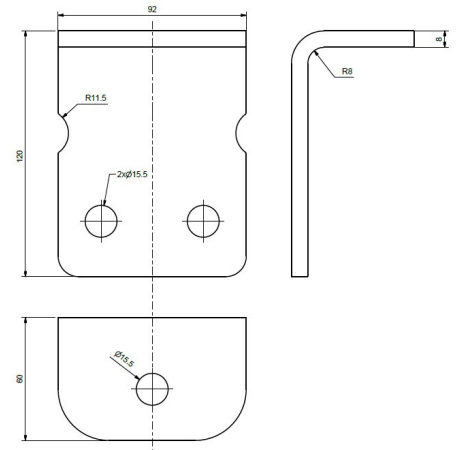

Frame brackets

Lower bracket

Product code: 17517116

Additional images