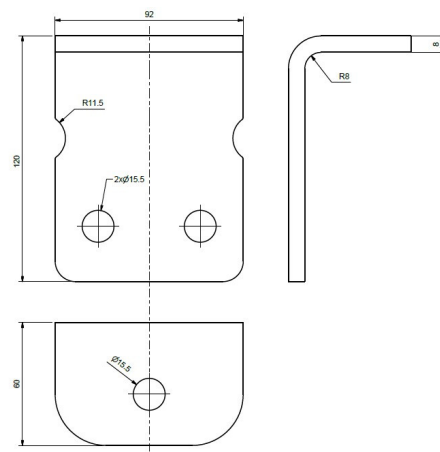

Frame brackets

Lower bracket

Product code: 17517116

Additional images