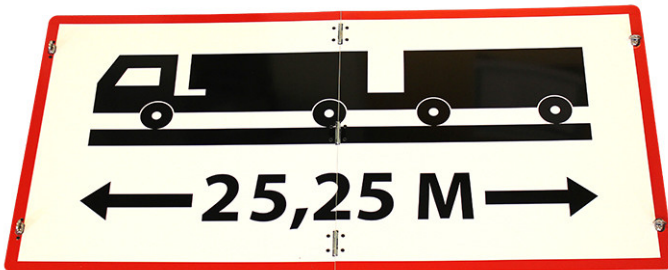

Varning plates

**Long modular vehicle sign "25,25 M" 1000x500x2
mm****Foldable**

Product code: 17650093

**Weight:** 3 kg