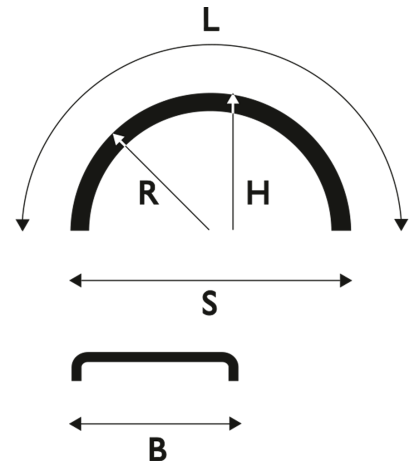

Black Line - All Black

Lokasuoja 630x1850 R580 BL

Product code: 105480

Weight: 3.9 kg

Additional images