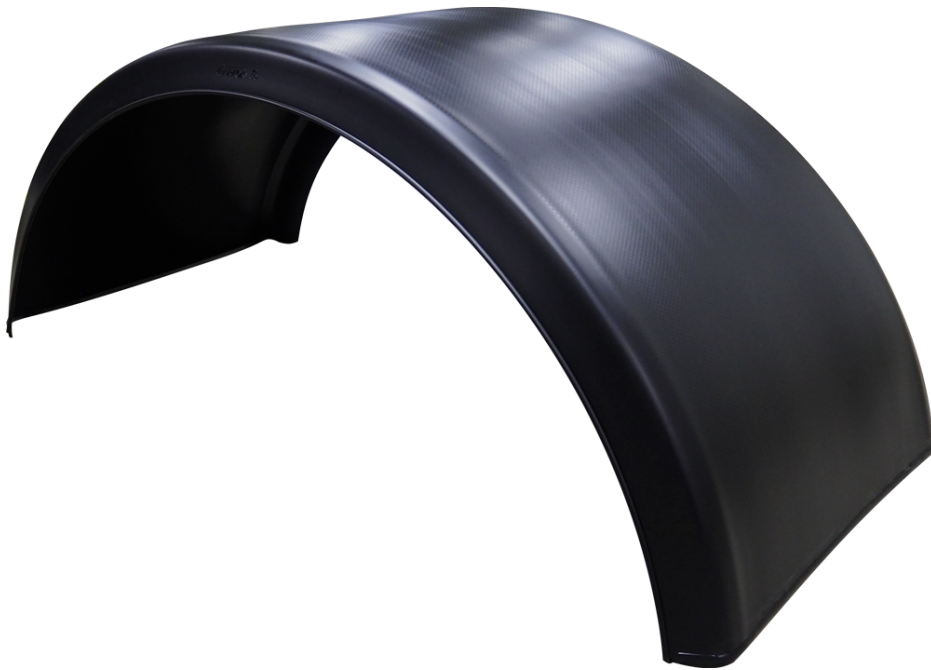

Black Line - All Black

Lokasuoja 630x1850 R580 BL

Product code: 105480

Weight: 3.9 kg

Additional images