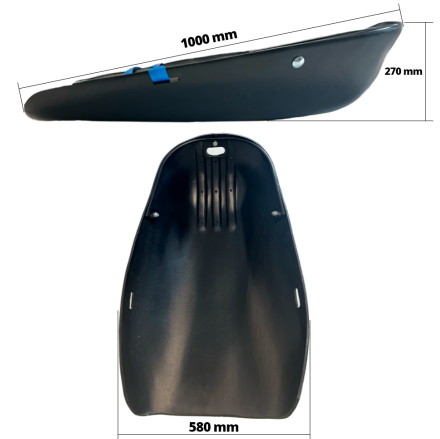

Other Parlok plastic products

Log Sled - HDPE

Product code: 104840

Additional images