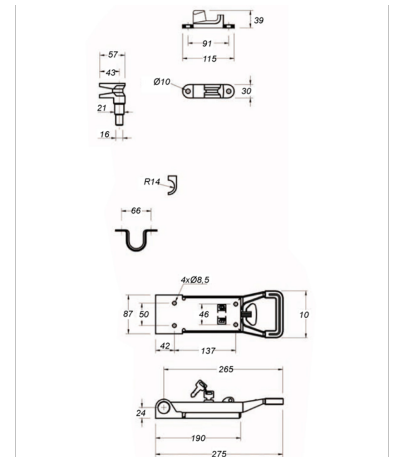

Door latches

Locking set 27mm ZN, w/275mm Push handle

Product code: 161202028 Old product code: 103611/18012

Weight: 3.09 kg