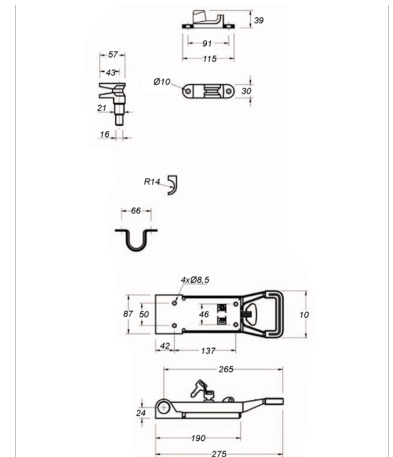

# Locking set 27mm ZN, w/275mm Push handle

Product code: 161202028 Old product code: 103611/18012

**Weight:** 3.09 kg