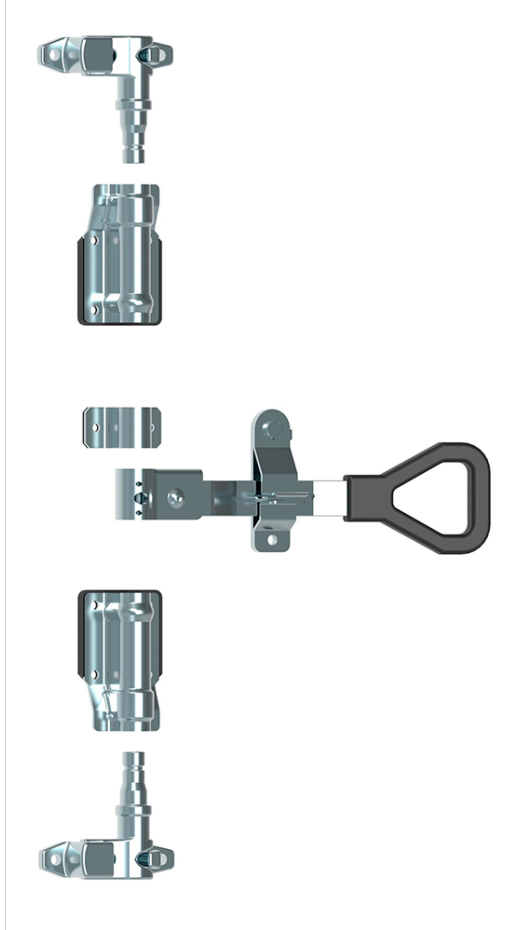

Door latches

Locking set 27mm SS, w/410mm Lever handle

Product code: 161202031 Old product code: 103613/18014

Weight: 5.34 kg