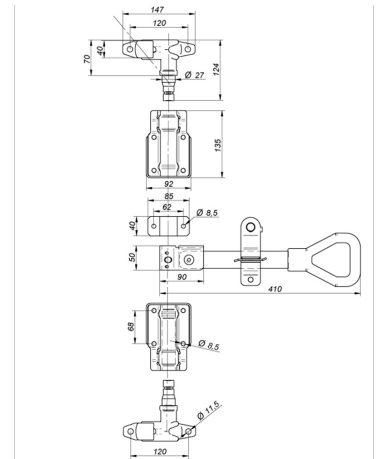

Door latches

Locking set 27mm SS, w/410mm Lever handle

Product code: 161202031 Old product code: 103613/18014

Weight: 5.34 kg