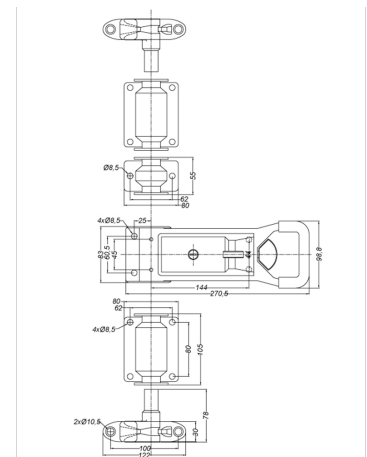

Door latches

Locking set 27mm SS, w/270mm Push handle w/ Key

Product code: 161202004 Old product code: 103610/18011

Weight: 4.5 kg