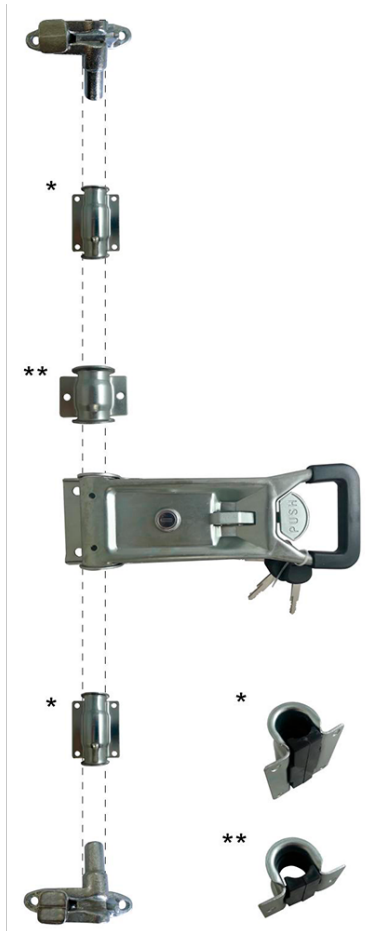

Door latches

Locking set 27mm SS, w/270mm Push handle w/ Key

Product code: 161202004 Old product code: 103610/18011

Weight: 4.5 kg