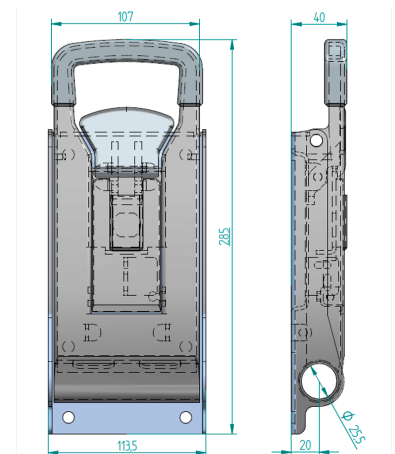

# Locking handle base 320 model for tube 25mm 32025i

## The balance is net priced

Product code: 103837 Old product code: 70067

**Weight:** 0.5 kg