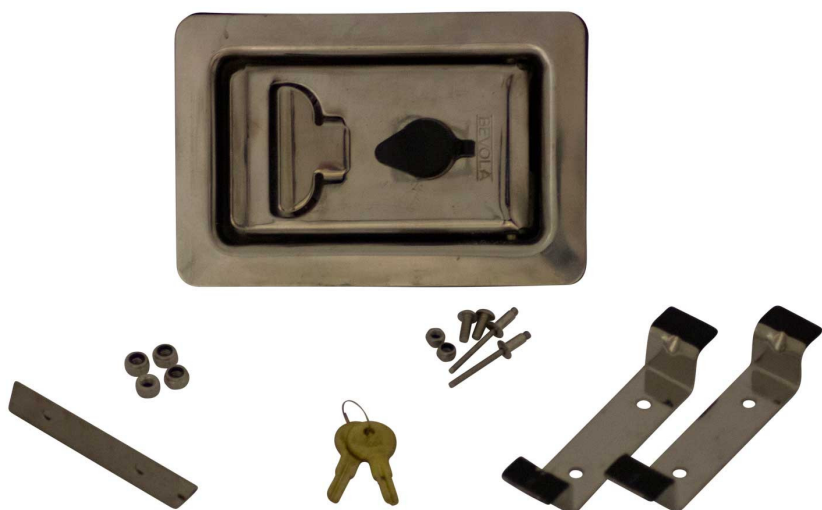

Spare parts

# Lock set for Bevobox For 314040 Bevobox SS & mix boxes

Product code: 17687675

**Weight:** 1.1 kg