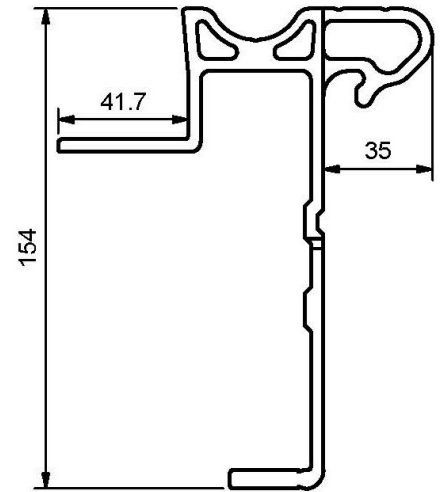

Subframe profiles

Load bed edge

Product code: 17355003

Additional images