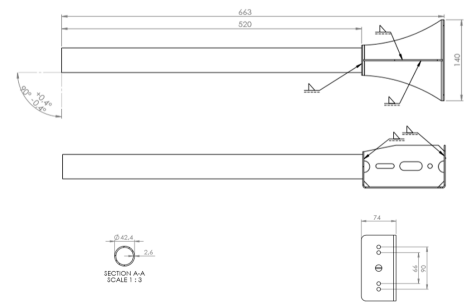

Tube brackets

Light console for position light 42mm, 663mm Hdg

Product code: 103934 Old product code: 70190

Weight: 1.96 kg

Additional images