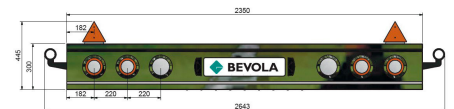

Light consoles

Light console, Complete, R48 Certified 4 Rear lights, 2 fog lights

Product code: 17900120

Additional images