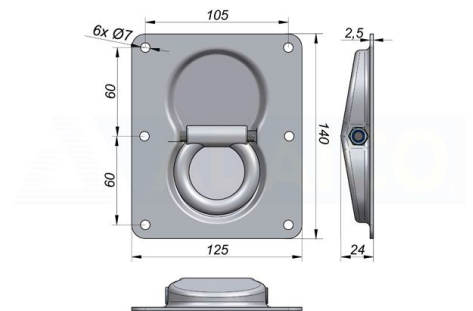

Lashing points

Lashing point recessed , steel, 125x150,

Product code: 161501052

**Weight:** 0.67 kg**Description**

Weight: 0.67 kg

Thickness: 2.5 mm

The product has not been tested in accordance with the requirements of the standard EN 12640:2019.