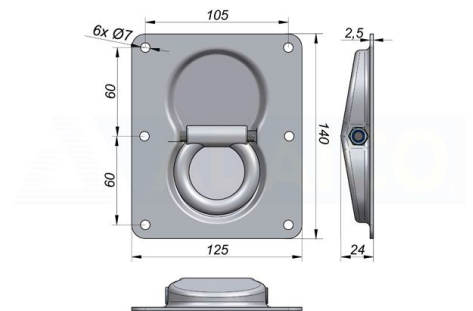

## Lashing points

**Lashing point recessed , steel, 125x150,**

Product code: 161501052

**Weight:** 0.67 kg**Description**

Weight: 0.67 kg

Thickness: 2.5 mm

The product has not been tested in accordance with the requirements of the standard EN 12640:2019.

## Additional images