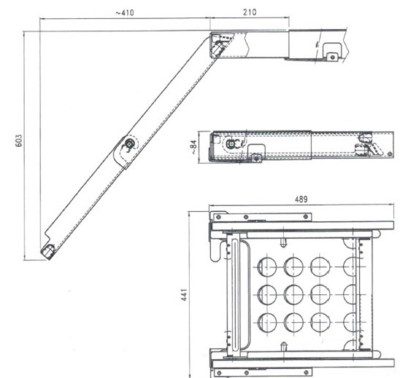

**Ladders****Ladder 441x489x84 mm, 2-steps + platform, HDG**

Product code: 17345030

**Description**

Step ladders, expandable. 2 steps + level.

Dimensions: 441 x 489 x 84 mm.

Height: 603 mm.

Hot-dip galvanized.