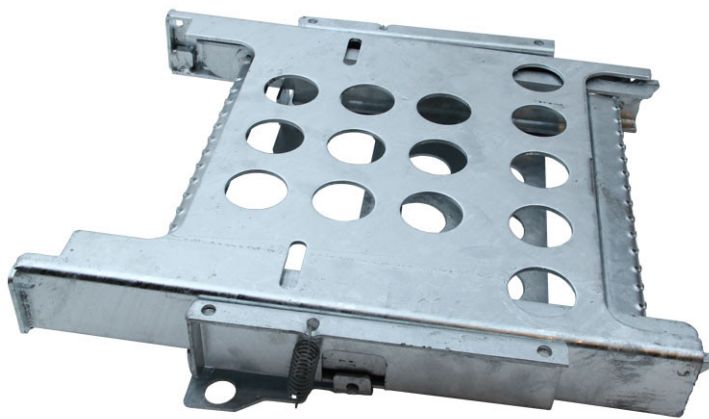

**Ladders****Ladder 441x489x84 mm, 2-steps + platform, HDG**

Product code: 17345030

**Description**

Step ladders, expandable. 2 steps + level.

Dimensions: 441 x 489 x 84 mm.

Height: 603 mm.

Hot-dip galvanized.