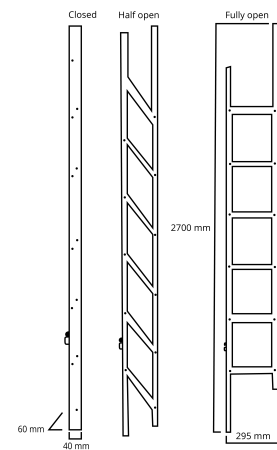

## Ladders

**Ladder 2700 mm, ALU  
Foldable**

Product code: 17345027

**Description**

Easy-to-use and robust collapsible aluminium ladder for trucks. Equipped with a lock. 8 steps.

Length 2700 mm. Width 295 mm.

Dimensions when folded: 60 mm x 40 mm.