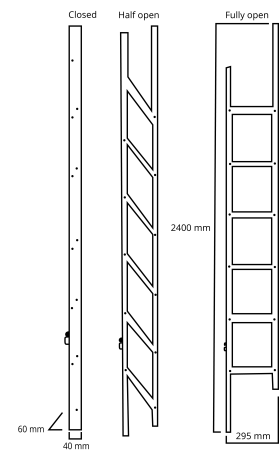

Ladders**Ladder 2400 mm, ALU
Foldable**

Product code: 17345026

**Description**

Easy-to-use and robust collapsible aluminium ladder for trucks. Equipped with a lock. 7 steps.

Length 2400 mm. Width 295 mm.

Dimensions when folded: 60 mm x 40 mm.