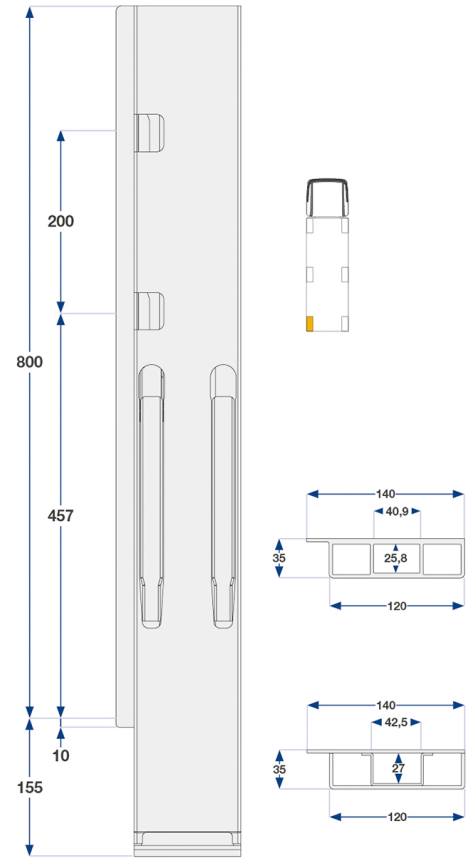

Kinnegrip K20 dropside pillars

Kinnegrip K20 rear pillar

Product code: 17511406

Additional images