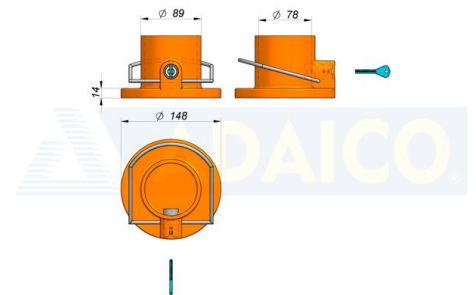

# KING PIN LOCK STEEL W/HANDLE

Product code: 162572001

**Weight:** 3 kg