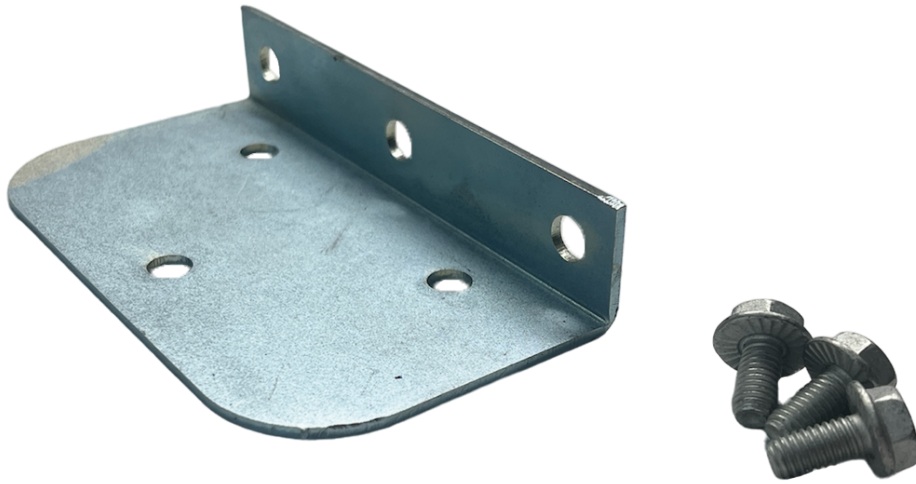

Brake discs and pads

Kiinnike jarrukilvelle Elsa 195, 17144575 pult

Product code: 17144579 Old product code: 17044579

**Weight:** 0.27 kg