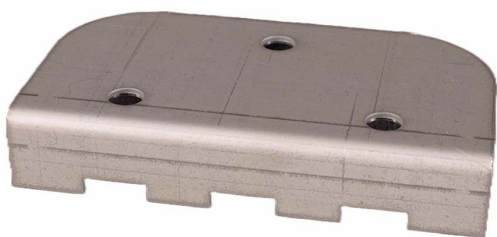

Brake discs and pads

Kiinnike jarrukilvelle Elsa 195 17144575 hits

Product code: 17144578 Old product code: 17044578

Weight: 0.12 kg