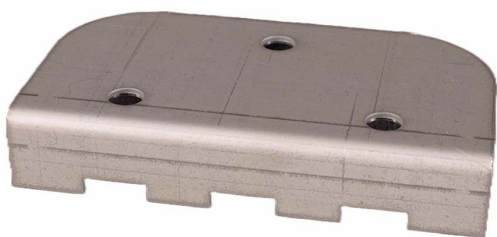

Brake discs and pads

# Kiinnike jarrukilvelle Elsa 195 17144575 hits

Product code: 17144578 Old product code: 17044578

**Weight:** 0.12 kg