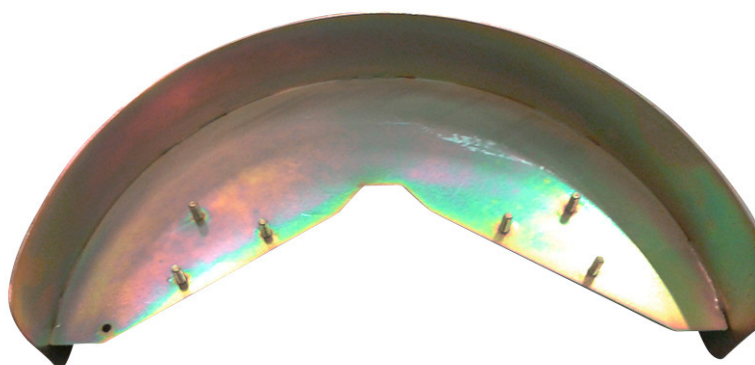

Brake discs and pads

# Jarrukilpi, Elsa 195, paripyörä

Product code: 17144575 Old product code: 17044575

**Weight:** 1.6 kg