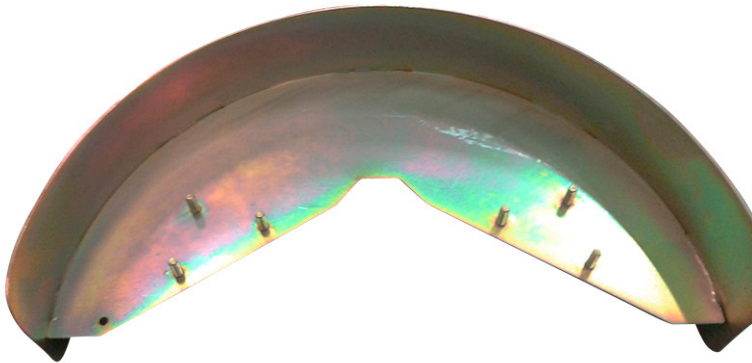

Brake discs and pads

# Jarrukilpi, Elsa 195, paripyörä

Product code: 17144575 Old product code: 17044575

**Weight:** 1.6 kg