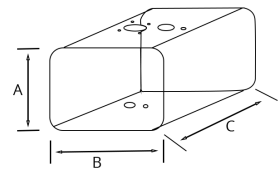

Hydraulic tanks and accessories

Hydraulic tank 100L, 600x400x450 mm, Steel

Product code: 17574050

**Weight:** 35 kg**B:** 450 mm**A:** 400 mm**C:** 600 mm