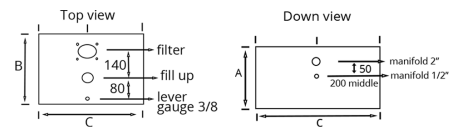

Hydraulic tanks and accessories

Hydraulic tank 100L, 600x400x450 mm, Steel

Product code: 17574050

**Weight:** 35 kg**B:** 450 mm**A:** 400 mm**C:** 600 mm