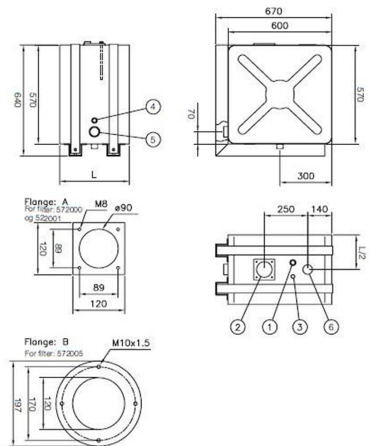

# Hydraulic tank 100L, 350x570x600 mm, SS Incl. Suspension kit, bracket & strap

Product code: 17570004

**Weight: 34 kg**