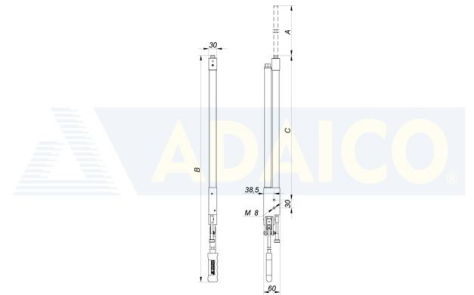

Curtainer parts

HYDRAULIC PUMP ADA-LIFTERELEV. 450 MM.

Product code: 160601086

Additional images