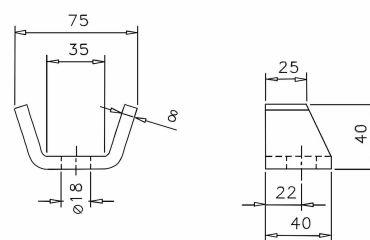

Frame brackets

Hanger

Product code: 17517035

Additional images