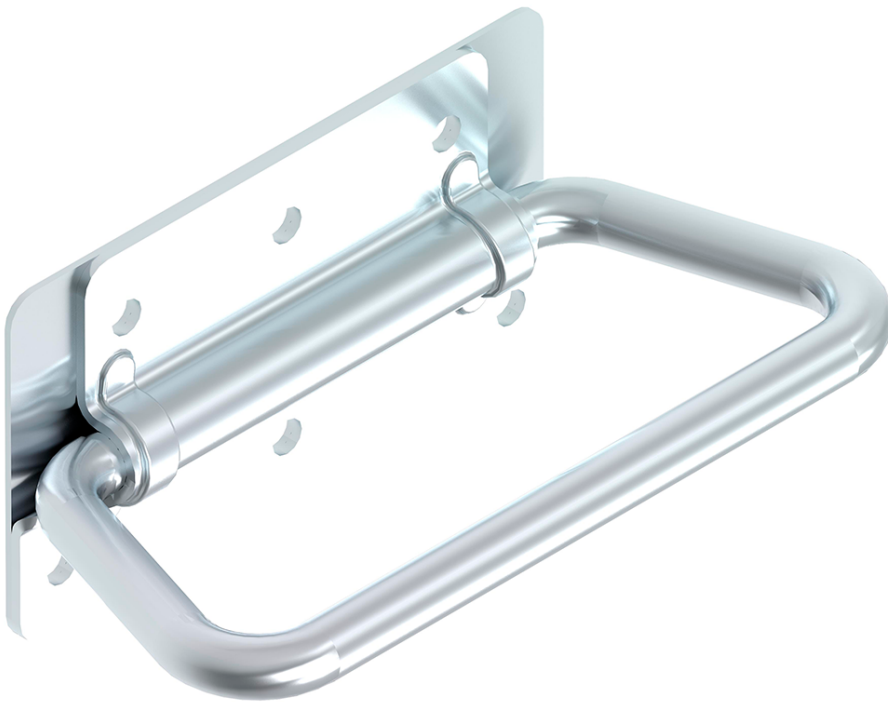

Handles

Handle 90x50, SS

Product code: 161602226 Old product code: 103619/18020

Weight: 0.19 kg