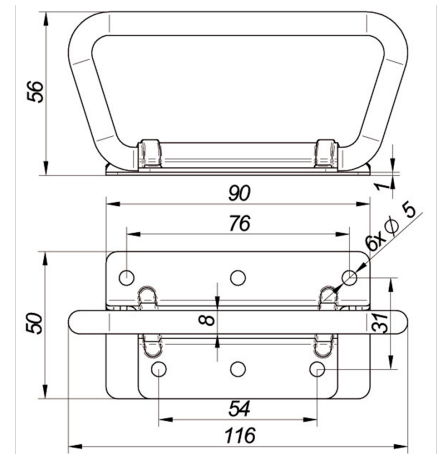

Handles

Handle 90x50, SS

Product code: 161602226 Old product code: 103619/18020

Weight: 0.19 kg