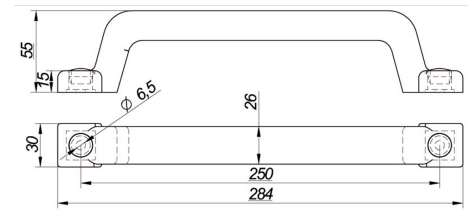

Handles

**Handle 280x30x55, Plastic
Black**

Product code: 161602030 Old product code: 103618/18019

**Weight:** 0.29 kg

Additional images