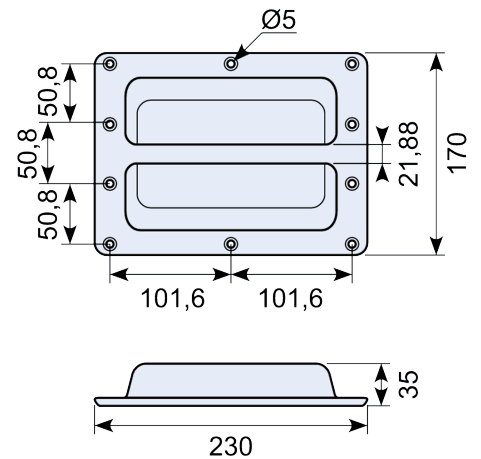

Handles

Handle 240x170x30 mm, Recessed, Plastic

Product code: 17310104 Old product code: 150089

**Weight:** 0.6 kg