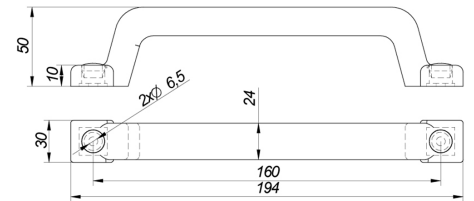

Handles

Handle 194x30x50, Plastic Black

Product code: 161602020 Old product code: 103617/18018

Weight: 0.16 kg