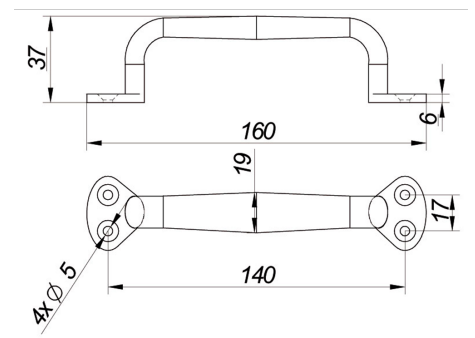

# Handle 160x17x37, ALU Black

Product code: 161602138 Old product code: 103681/18084

**Weight:** 0.07 kg