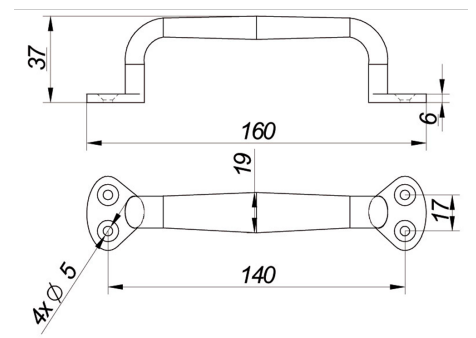

Handles

Handle 160x17x37, ALU Black

Product code: 161602138 Old product code: 103681/18084

Weight: 0.07 kg