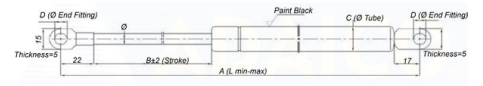

Gas springs

**GAS SPRING 800N 248C 352-600(Ø10)
W/SCREWABLE ENDS**

Product code: 161683012

**Description**

Features: With threaded heads