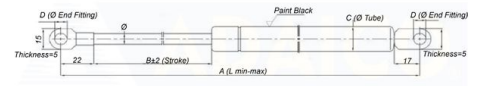

# GAS SPRING 800N 248C 352-600(Ø10) W/SCREWABLE ENDS

Product code: 161683012

## Description

Features: With threaded heads