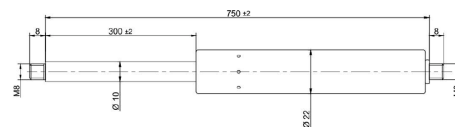

# Gas spring 750/300 450N pushing

Product code: 150045

**Weight:** 0.65 kg