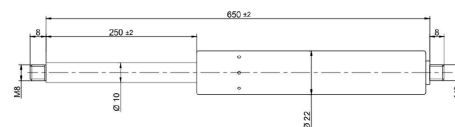

Gas springs

**Gas spring 650/250 500N pushing**

Product code: 150040

**Weight:** 0.56 kg