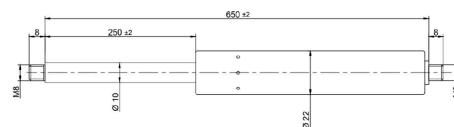

# Gas spring 650/250 1000N pushing

Product code: 150042

**Weight:** 0.57 kg