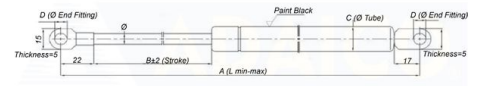

Gas springs

GAS SPRING 600N 250C 353,5-603,5(Ø8) W/SCREWABLE ENDS

Product code: 161683010

Description

Features:

With threaded heads