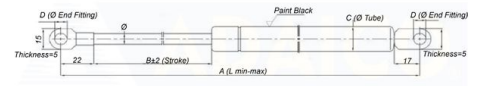

Gas springs

**GAS SPRING 600N 210C 290-500(Ø10)
W/SCREWABLE ENDS**

Product code: 161683006

Description

Features: With threaded heads