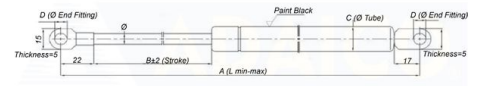

Gas springs

**GAS SPRING 600N 210C 290-500(Ø10)  
W/SCREWABLE ENDS**

Product code: 161683006

**Description**

Features: With threaded heads