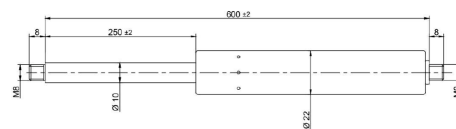

Gas springs

Gas spring 600/250 700N pushing

Product code: 150035

**Weight:** 0.51 kg