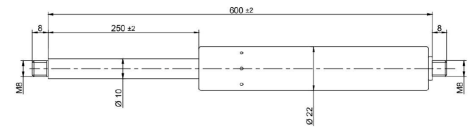

Gas springs

Gas spring 600/250 700N pushing

Product code: 150035

Weight: 0.51 kg