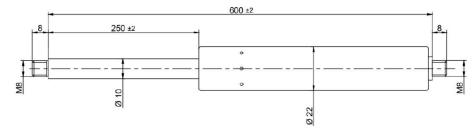

Gas springs

**Gas spring 600/250 1100N pushing**

Product code: 150037

**Weight:** 0.53 kg