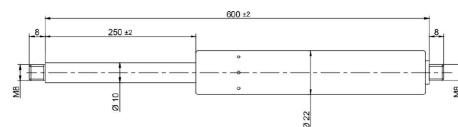

Gas springs

Gas spring 600/250 1100N pushing

Product code: 150037

**Weight:** 0.53 kg