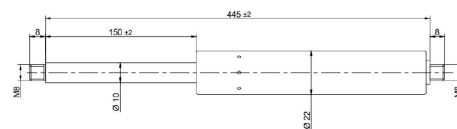

# Gas spring 445/150 250N pushing

Product code: 150021

**Weight:** 0.41 kg