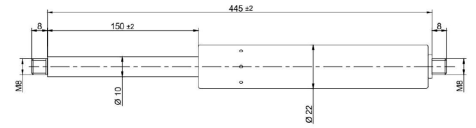

# Gas spring 445/150 250N pushing

Product code: 150021

**Weight:** 0.41 kg