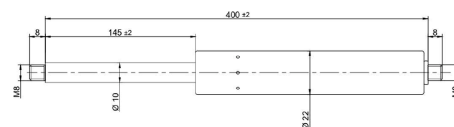

# Gas spring 400/145 300N pushing

Product code: 150020

**Weight:** 0.375 kg