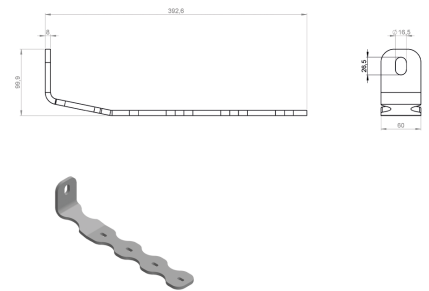

Flat brackets

Flat bracket support, HDG drw. 70156

Product code: 104291

Description

- The additional support for the flat bracket is suitable for all different flat bracket lengths. Fixing holes aligned to different lengths.
- The additional support of the flat bracket is shaped which makes it lighter.

Weight: 1.34 kg

Additional images