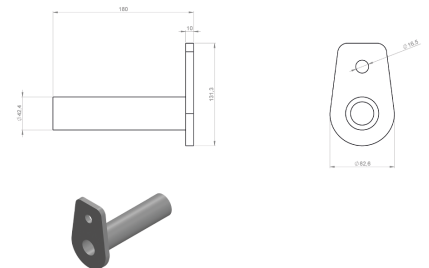

Flat brackets

# Flat bracket mounting tube 180mm (170mm) drw. 70151

Product code: 104284

**Weight:** 1.4 kg