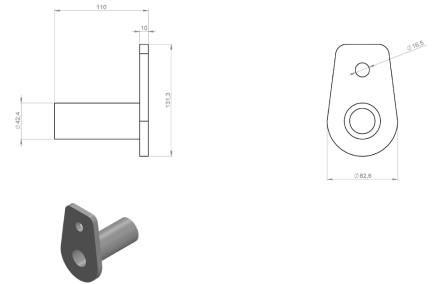

Flat brackets

Flat bracket mounting tube 110mm drw. 70150

Product code: 104283

Weight: 1 kg

Additional images