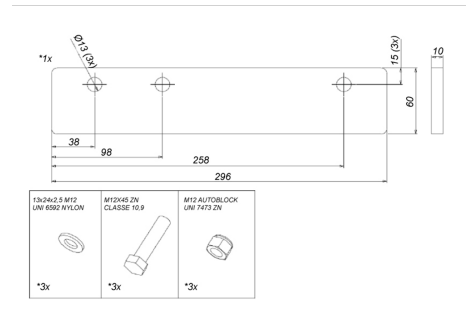

Other accessories

Fixing insert for Underrun beam For 161701038, Incl. Bolts, washers & locking nuts

Product code: 161701046 Old product code: 103625/18026

Weight: 1.35 kg