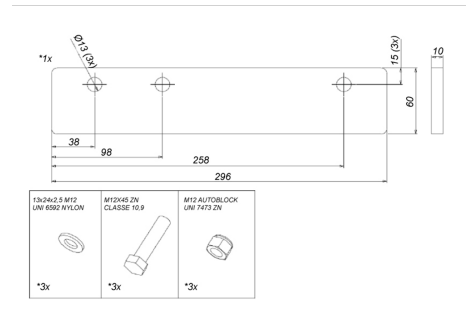

Other accessories

Fixing insert for Underrun beam For 161701038, Incl. Bolts, washers & locking nuts

Product code: 161701046 Old product code: 103625/18026

Weight: 1.35 kg

Additional images