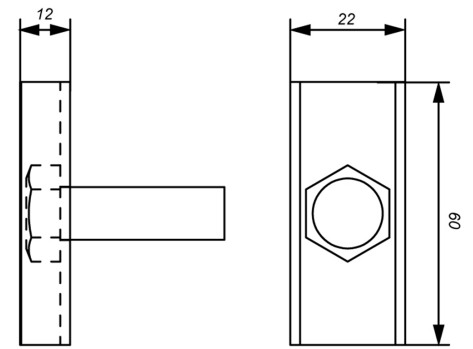

# Fixing insert for Underrun beam For 161701040

Product code: 161701043 Old product code: 103623/18024

**Weight:** 0.6 kg