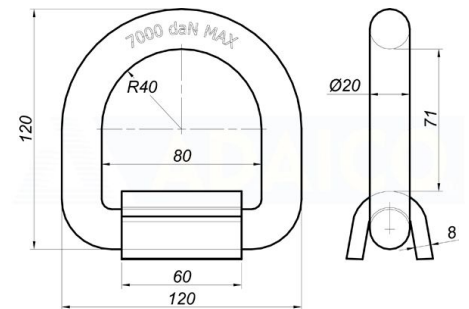

Binding loops

Ferry lashing ring 7T 120x120x20 mm

Product code: 161501060

**Weight:** 1.12 kg

Description

Features:

LC = 7000 daN

Normative:

UNI EN 12640:2019 DIN 75410-1:2003 EN 29367-2 : 2000

Raw steel.

This product meets the requirements of EN 12640:2019. You can get the document from our sales or extranet.